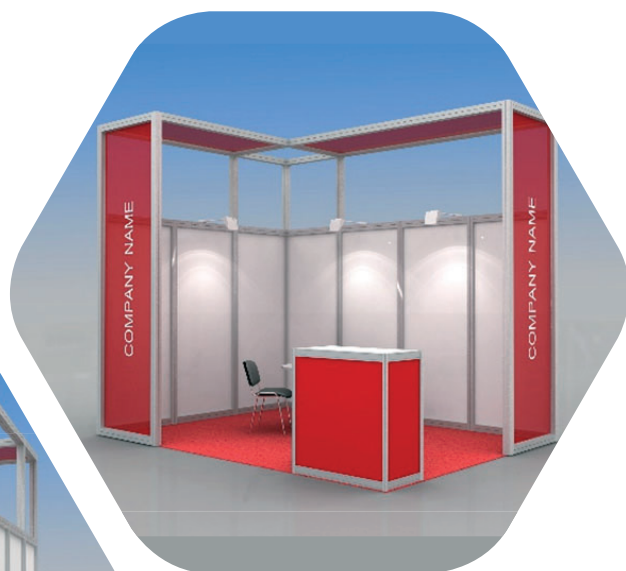

FERRARA

Shell Scheme Kit

Design shown above suits 12 sq. m booth
inline and corner position

Height of front construction **3.5 m**

Height of walls **2.5 m**

Carpet
(color at your choice)
Default color - Grey

Banner nets
(color at your choice)
with Company name in white color
on open sides of the stand

Booth size	12 sq.m.	13-17 sq.m.	18-24 sq.m.	25-48 sq.m.	49-60 sq.m.
Table round D 80 cm (code 314)	1	1	2	2	3
Conference chair (code 303)	3	4	6	8	12
Bar counter laminated with ORACAL folm (color at your choice)	1	1	1	2	2
Trash bin	1	1	1	2	2
Plug socket, 1kW*	1	1	1	2	2
Halogen light 120W (long arm)*	3	5	6	7	8